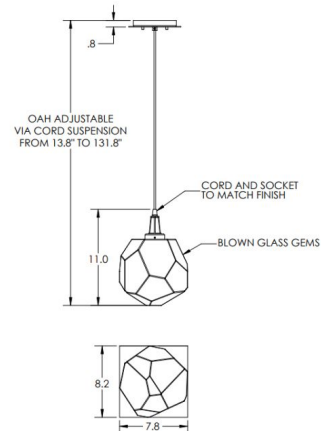

Lightology

lightology.com
866-954-4489
05-24-26

Project: _____

Company: _____

Location: _____ Fixture Type: _____

SPEC #: **HMR578221**

Approved On: _____ Approved By: _____

Gem Pendant

By Hammerton Studio

Description

The Gem Pendant is jewelry for your home. Features a gem of LED lit hand blown glass that are meticulously crafted by Hammerton artisans. The fixture gives a nod to an organic aesthetic that exudes casual sophistication. Each shade takes the place of a traditional bulb and unfolds with striking illumination. The finished look is relaxed, soft and unique. Each glass shade is a one-of-a-kind artisan creation.

Specifications

COLOR . . . . . Smoke
BODY FINISH . . . . . Matte Black
WATTAGE 5.2W
DIMMER . . . . . Low Voltage Electronic
DIMENSIONS . . . . . 7.8"W x 11"H
INTEGRATED LED MODULE . . . . . 1 x LED/5.2W/120V LED

Technical Information

COLOR RENDERING . . . . . 93 CRI
LAMP COLOR 2700K
LUMENS/WATT 65.38
LUMINOUS FLUX . . . . . 340 lumens

Shown in matte black / smoke

CLICK TO VIEW PRODUCT

Notes: