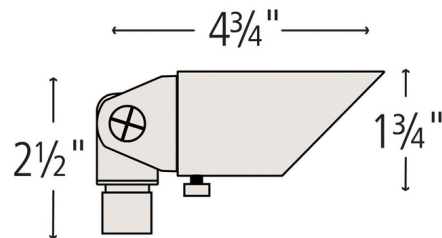

Specifications

COLOR	Clear
BODY FINISH	Matte Bronze
WATTAGE	35W
DIMMER	Low Voltage Magnetic
DIMENSIONS	1.75"W x 2.5"H x 4.75"D
BULB NOT INCLUDED	1 x MR11/Bipin/35W/12V Halogen
COUNTRY OF ORIGIN	China

CLICK TO VIEW PRODUCT

Notes: