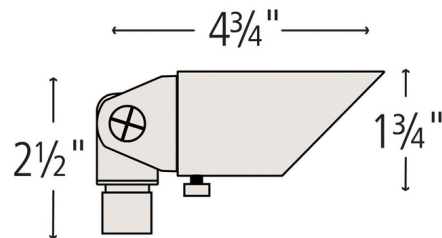

Description

Hardy Island 12V MR11 Spot Light is available in a Matte Bronze finish. Hardy Island fixtures are constructed from heavy duty solid brass and features a weathered brass finish. Designed for harsh environments. Accessories included: Wiring Kit and 9 inch Length Ground Spike. One 35 watt, 12 volt, MR11 GU5.3 base Halogen lamp is required, but not included. 1.75 inch width x 2.5 inch height x 4.75 inch depth. UL listed for wet locations.

Shown in matte bronze / clear

Specifications

COLOR	Clear
BODY FINISH	Matte Bronze
WATTAGE	35W
DIMMER	Low Voltage Magnetic
DIMENSIONS	1.75"W x 2.5"H x 4.75"D
BULB NOT INCLUDED	1 x MR11/Bipin/35W/12V Halogen
COUNTRY OF ORIGIN	China