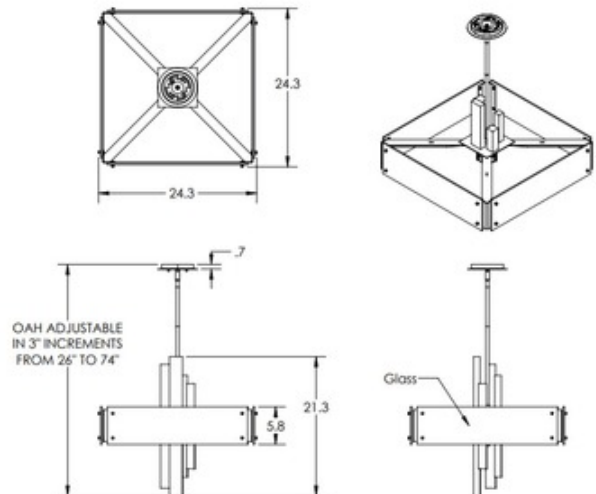

Shown in: Gunmetal / Smoke Granite

<b>SHADE COLOR</b>	Smoke Granite
<b>BODY FINISH</b>	Gunmetal
<b>WATTAGE</b>	300W
<b>DIMMER</b>	Standard 120V
<b>DIMENSIONS</b>	24.3"W x 21.3"H
<b>BULB NOT INCLUDED</b>	
<b>LAMP</b>	4 x A19/Medium (E26)/75W/120V Incandescent 4 x A19/Medium (E26)/120V LED

*Technical Information*

**PRODUCT DIMENSIONS** Adjustable in 3 inch increments from 26" - 74"

**SPEC #**

HMR578350

COMPANY	PROJECT	FIXTURE TYPE	APPROVED BY	DATE