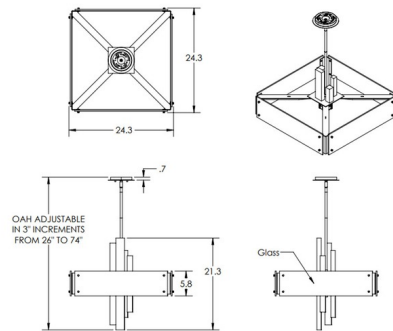

Shown in gunmetal / smoke granite

Specifications

COLOR	Smoke Granite
BODY FINISH	Gunmetal
WATTAGE	300W
DIMMER	Standard 120V
DIMENSIONS	24.3"W x 21.3"H
BULB NOT INCLUDED	4 x A19/Medium (E26)/75W/120V Incandescent
OTHER BULB OPTIONS	4 x A19/Medium (E26)/120V LED
COUNTRY OF ORIGIN	United States

Technical Information

PRODUCT DIMENSIONS Adjustable in 3 inch increments from 26" - 74"

CLICK TO VIEW PRODUCT

Notes: