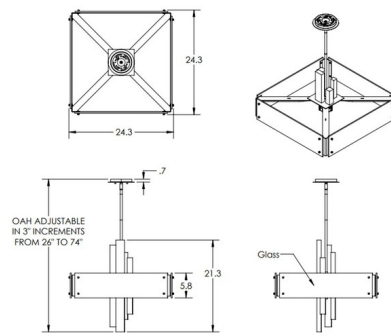

Shown in gunmetal / smoke granite

Specifications

| | |
|--------------------|--|
| COLOR | Smoke Granite |
| BODY FINISH | Gunmetal |
| WATTAGE | 300W |
| DIMMER | Standard 120V |
| DIMENSIONS | 24.3"W x 21.3"H |
| BULB NOT INCLUDED | 4 x A19/Medium (E26)/75W/120V Incandescent |
| OTHER BULB OPTIONS | 4 x A19/Medium (E26)/120V LED |
| COUNTRY OF ORIGIN | United States |

Technical Information

PRODUCT DIMENSIONS Adjustable in 3 inch increments from 26" - 74"

CLICK TO VIEW PRODUCT

Notes: