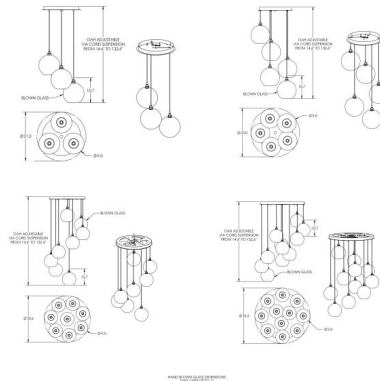

Description

The Terra Round Multi Light Pendant is expertly crafted by artisans, the optic blown glass shades create a magical dance of light and color, particularly when paired with clear or vintage bulbs. Available with Optic Clear, Optic Bronze, Optic Amber or Optic Smoke glass shades with a Matte Black, Flat Bronze, Metallic Beige Silver, or Gilded Brass finish and matching cords. Available with three, five, eight, or eleven pendants. Varying shade height. 132.6 inch maximum length. UL listed. Made in the USA.

Specifications

COLOR	Optic Amber
BODY FINISH	Gilded Brass
WATTAGE	120W
DIMMER	Standard 120V
DIMENSIONS	21"W x 14.6"H
BULB NOT INCLUDED	3 x A19/Medium (E26)/40W/120V Incandescent
COUNTRY OF ORIGIN	United States

Technical Information

PRODUCT DIMENSIONS	Max Overall Height: 132.6"
--------------------	----------------------------

Shown in gilded brass / optic amber

CLICK TO VIEW PRODUCT

Notes: