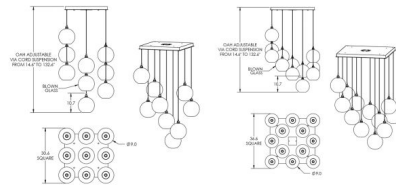

Description

The Terra Square Multi Light Pendant is expertly crafted by artisans, the optic blown glass shades create a magical dance of light and color, particularly when paired with clear or vintage bulbs. Available with Optic Clear, Optic Bronze, Optic Amber or Optic Smoke glass shades with a Matte Black, Flat Bronze, Metallic Beige Silver, or Gilded Brass finish and matching cords. Available with nine or twelve pendants. Varying shade height. 132.6 inch maximum length. UL listed. Made in the USA.

Shown in matte black / optic smoke

Specifications

COLOR	Optic Smoke
BODY FINISH	Matte Black
WATTAGE	360W
DIMMER	Standard 120V
DIMENSIONS	30.6"W x 14.6"H
BULB NOT INCLUDED	9 x A19/Medium (E26)/40W/120V Incandescent
COUNTRY OF ORIGIN	United States

Technical Information

PRODUCT DIMENSIONS	Max Overall Height: 132.6"
--------------------	----------------------------

CLICK TO VIEW PRODUCT

Notes: