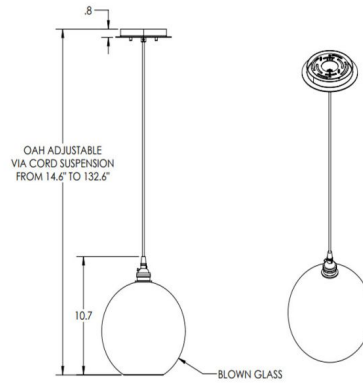

Specifications

COLOR	Optic Amber
BODY FINISH	Gilded Brass
WATTAGE	40W
DIMMER	Standard 120V
DIMENSIONS	9"W x 14.6"H
BULB NOT INCLUDED	1 x A19/Medium (E26)/40W/120V Incandescent
OTHER BULB OPTIONS	1 x A19/Medium (E26)/120V LED
COUNTRY OF ORIGIN	United States

Technical Information

PRODUCT DIMENSIONS	Cable Length: 120"
--------------------	--------------------

Shown in gilded brass / optic amber

HAND BLOWN GLASS DIMENSIONS MAY VARY UP TO 1"

CLICK TO VIEW PRODUCT