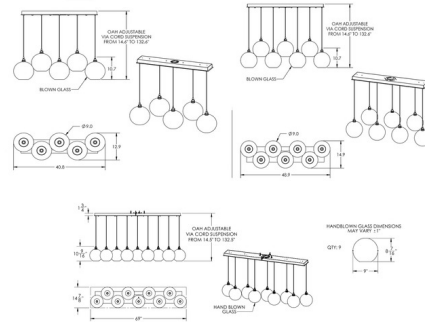

### Specifications

COLOR	Optic Amber
BODY FINISH	Gilded Brass
WATTAGE	25W
DIMMER	Standard 120V
DIMENSIONS	40.8"W x 14.6"H x 12.9"D
BULB NOT INCLUDED	5 x A19/Medium (E26)/5W/120V LED
OTHER BULB OPTIONS	A19/Medium (E26)/40W/120V Incandescent Edison ST-Shape/Medium (E26)/40W/120V Incandescent Edison ST-Shape/Medium (E26)/5W/120V LED
COUNTRY OF ORIGIN	United States

### Technical Information

PRODUCT DIMENSIONS . . . . . Min/Max Adjustable Height: 14.5" - 132.6"

Notes:

Shown in gilded brass / optic amber

CLICK TO VIEW PRODUCT