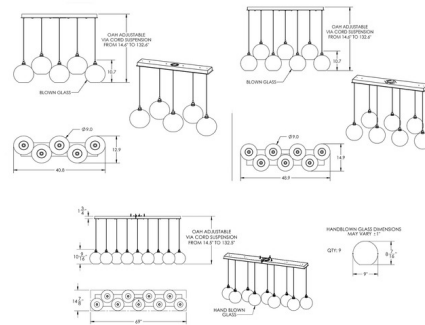

Specifications

COLOR	Optic Amber
BODY FINISH	Gilded Brass
WATTAGE	25W
DIMMER	Standard 120V
DIMENSIONS	40.8"W x 14.6"H x 12.9"D
BULB NOT INCLUDED	5 x A19/Medium (E26)/5W/120V LED
OTHER BULB OPTIONS	A19/Medium (E26)/40W/120V Incandescent Edison ST-Shape/Medium (E26)/40W/120V Incandescent Edison ST-Shape/Medium (E26)/5W/120V LED
COUNTRY OF ORIGIN	United States

Technical Information

PRODUCT DIMENSIONS Min/Max Adjustable Height: 14.5" - 132.6"

Shown in gilded brass / optic amber

CLICK TO VIEW PRODUCT

Notes: