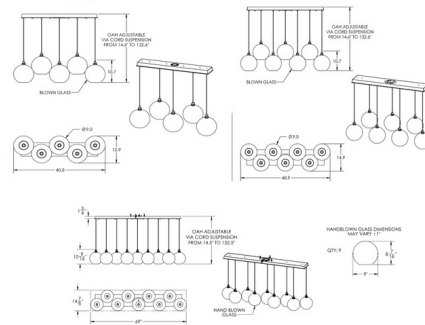

## Terra Linear Multi Light Pendant By Hammerton Studio

### Specifications

COLOR	Optic Amber
BODY FINISH	Gilded Brass
WATTAGE	25W
DIMMER	Standard 120V
DIMENSIONS	40.8"W x 14.6"H x 12.9"D
BULB NOT INCLUDED	5 x A19/Medium (E26)/5W/120V LED
OTHER BULB OPTIONS	A19/Medium (E26)/40W/120V Incandescent Edison ST-Shape/Medium (E26)/40W/120V Incandescent Edison ST-Shape/Medium (E26)/5W/120V LED
COUNTRY OF ORIGIN	United States

### Technical Information

PRODUCT DIMENSIONS . . . . . Min/Max Adjustable Height: 14.5" - 132.6"

CLICK TO VIEW PRODUCT

Notes: