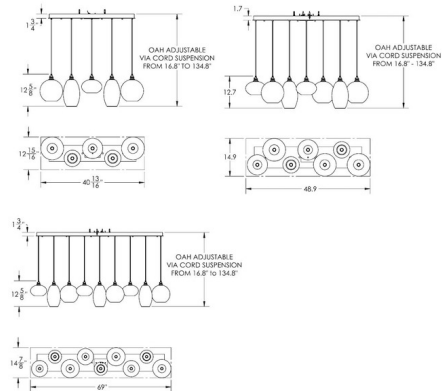

### Specifications

COLOR	Optic Amber
BODY FINISH	Gilded Brass
WATTAGE	200W
DIMMER	Standard 120V
DIMENSIONS	48.4"L x 12.9"W x 16.8"H
BULB NOT INCLUDED	5 x A19/Medium (E26)/40W/120V Incandescent
COUNTRY OF ORIGIN	United States