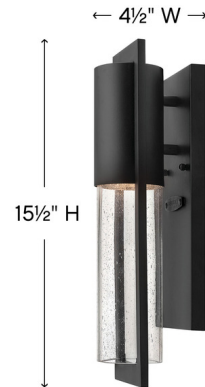

### Description

The Shelter Tall Outdoor Wall Sconce features a minimalist style in aluminum creates a chic, dramatic statement as the light from above grazes through its clear seedy glass. Note: LED option is Title 24 Compliant with included bulb.

### Specifications

COLOR . . . . . Clear Seedy  
BODY FINISH . . . . . Buckeye Bronze  
WATTAGE . . . . . 6.5W  
DIMMER . . . . . Low Voltage Electronic  
DIMENSIONS . . . . . 4.5"W x 15.5"H x 4.8"D  
BULB INCLUDED . . . . . 1 x MR16/GU10/6.5W/120V LED  
COUNTRY OF ORIGIN . . . . . China

### Technical Information

LAMP LIFE . . . . . 25000 hours  
COLOR RENDERING . . . . . 80 CRI  
LAMP COLOR . . . . . 2700K  
LUMENS/WATT . . . . . 76.92  
LUMINOUS FLUX . . . . . 500 lumens

Shown in buckeye bronze / clear seedy