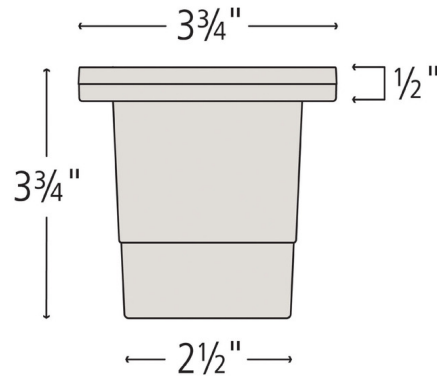

### Description

Hardy Island Flat Top 12V Well Light is part of Hinkley's Hardy Island series. Hardy Island fixtures are constructed from heavy duty solid brass and features a weathered brass finish. Designed for harsh environments. Available in a Hardy Island Matte Bronze finish. Accessories included: Wiring Kit, PVC burial sleeve that can be installed in concrete. One 20 watt, 12 volt, MR16 GU5.3 base Halogen bulb is required, but not included. 3.75 inch diameter x 3.75 inch height. UL listed for wet locations.

### Specifications

COLOR	Clear
BODY FINISH	Matte Bronze
WATTAGE	3W
DIMMER	Low Voltage Magnetic
DIMENSIONS	3.75"W x 3.75"H
BULB NOT INCLUDED	1 x MR16/GU5.3 (bipin)/3W/12V LED
COUNTRY OF ORIGIN	China

CLICK TO VIEW PRODUCT