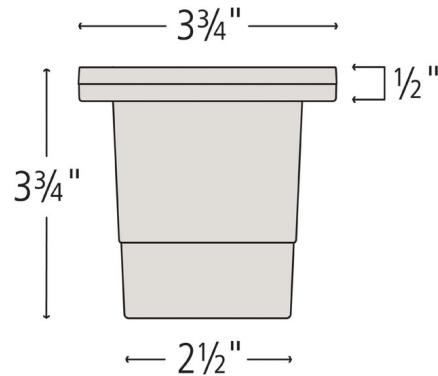

Description

Hardy Island Flat Top 12V Well Light is part of Hinkley's Hardy Island series. Hardy Island fixtures are constructed from heavy duty solid brass and features a weathered brass finish. Designed for harsh environments. Available in a Hardy Island Matte Bronze finish. Accessories included: Wiring Kit, PVC burial sleeve that can be installed in concrete. One 20 watt, 12 volt, MR16 GU5.3 base Halogen bulb is required, but not included. 3.75 inch diameter x 3.75 inch height. UL listed for wet locations.

Shown in matte bronze / clear

Specifications

COLOR	Clear
BODY FINISH	Matte Bronze
WATTAGE	3W
DIMMER	Low Voltage Magnetic
DIMENSIONS	3.75"W x 3.75"H
BULB NOT INCLUDED	1 x MR16/GU5.3 (bipin)/3W/12V LED
COUNTRY OF ORIGIN	China