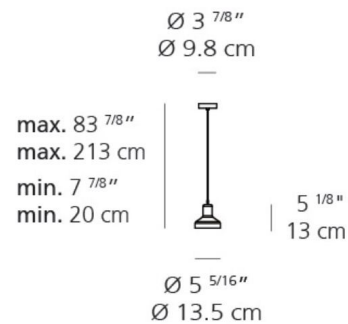

CLICK TO VIEW PRODUCT

Notes: