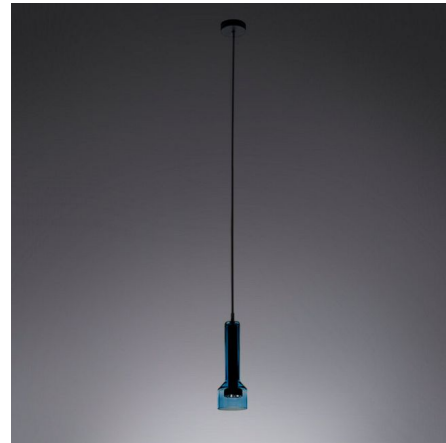

## Stablight B Pendant

By Artemide

### Description

The Stablight B Pendant is a exquisite embodiment of traditional glass blowing artistry, bringing a unique handcrafted elegance to your modern interior. Its captivating diffuser is meticulously produced using time-honored techniques, ensuring that each piece possesses a singular character and refined quality. This charming pendant is offered with a hand-blown glass diffuser in three mesmerizing, translucent hues: Aqua Clear, Brown Clear, or Green Amber Clear. These subtle colors imbue the light with a distinctive warmth and character as it passes through, creating a truly inviting glow. The glass diffuser is beautifully complemented by a sleek Black finish on its suspension components. Designed to accommodate one 10-watt max 120-volt GU10 base LED retrofit bulb (not included), the Stablight B Pendant seamlessly blends classic craftsmanship with modern energy efficiency. Stablight is ideally suited for creating intimate illumination over a bedside table, in a reading nook, or as part of a multi-pendant cluster in a contemporary dining area.

### Specifications

COLOR	Aqua Clear
BODY FINISH	Black
WATTAGE	10W
DIMMER	Standard 120V
DIMENSIONS	50"L x 3.9"W x 10.6"H
BULB NOT INCLUDED	1 x MR16/GU10/10W/120V LED
COUNTRY OF ORIGIN	Italy

Shown in black / aqua clear