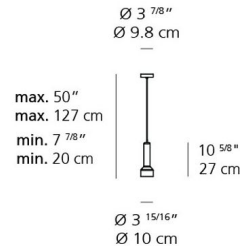

### Specifications

COLOR	Aqua Clear
BODY FINISH	Black
WATTAGE	10W
DIMMER	Standard 120V
DIMENSIONS	50"L x 3.9"W x 10.6"H
BULB NOT INCLUDED	1 x MR16/GU10/10W/120V LED
COUNTRY OF ORIGIN	Italy

Shown in black / aqua clear