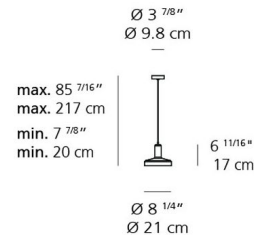

### Specifications

COLOR	Green Amber Clear
BODY FINISH	Black
WATTAGE	10W
DIMMER	Standard 120V
DIMENSIONS	85.4"L x 8.25"W x 6.7"H
BULB NOT INCLUDED	1 x MR16/GU10/10W/120V LED
COUNTRY OF ORIGIN	Italy

CLICK TO VIEW PRODUCT