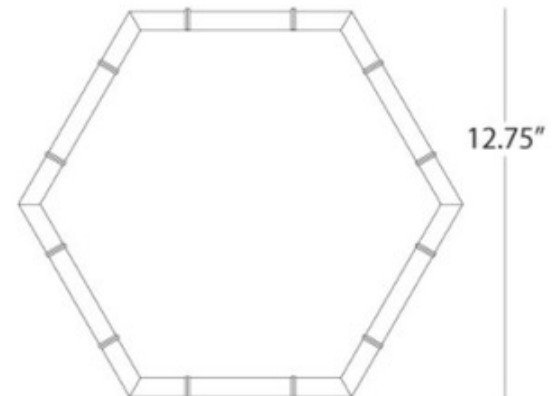

BRAND

Jonathan Adler

DESCRIPTION

The Meurice Ceiling Flush Mount features a Deep Patina Bronze, Polished Nickel, or Modern Brass finish with a Frosted glass diffuser. Three 40 watt max 120 volt B10 candelabra base bulbs are required, but not included. 14.75 inch width x 5.75 inch height. UL listed.

Shown in: Polished Nickel

SHADE COLOR	N/A
BODY FINISH	Polished Nickel
WATTAGE	87W
DIMMER	Standard 120V
DIMENSIONS	14.5"W x 5.5"H
LAMP	3 x A19/Medium (E26)/29W/120V Incandescent

ITEM NUMBER JAD578915

COMPANY	PROJECT	FIXTURE TYPE	APPROVED BY	DATE