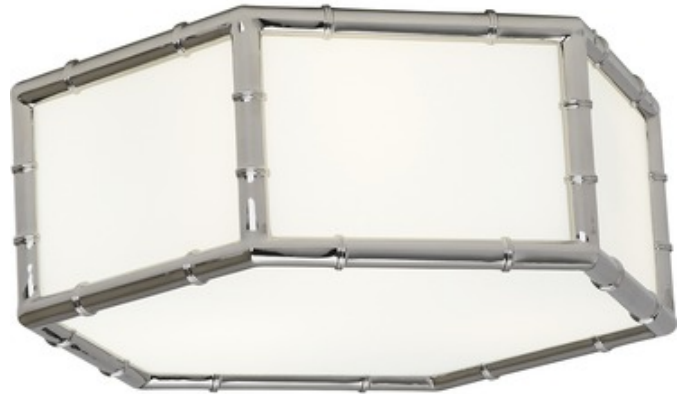

BRAND

Jonathan Adler

DESCRIPTION

The Meurice Ceiling Flush Mount features a Deep Patina Bronze, Polished Nickel, or Modern Brass finish with a Frosted glass diffuser. Three 40 watt max 120 volt B10 candelabra base bulbs are required, but not included. 14.75 inch width x 5.75 inch height. UL listed.

Shown in: Polished Nickel

SHADE COLOR	N/A
BODY FINISH	Polished Nickel
WATTAGE	87W
DIMMER	Standard 120V
DIMENSIONS	14.5"W x 5.5"H
LAMP	3 x A19/Medium (E26)/29W/120V Incandescent

ITEM NUMBER JAD578915

COMPANY	PROJECT	FIXTURE TYPE	APPROVED BY	DATE