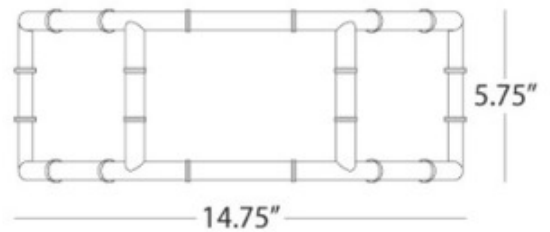

BRAND

Jonathan Adler

DESCRIPTION

The Meurice Ceiling Flush Mount features a Deep Patina Bronze, Polished Nickel, or Modern Brass finish with a Frosted glass diffuser. Three 40 watt max 120 volt B10 candelabra base bulbs are required, but not included. 14.75 inch width x 5.75 inch height. UL listed.

Shown in: Polished Nickel

SHADE COLOR	N/A
BODY FINISH	Polished Nickel
WATTAGE	87W
DIMMER	Standard 120V
DIMENSIONS	14.5"W x 5.5"H
LAMP	3 x A19/Medium (E26)/29W/120V Incandescent

ITEM NUMBER JAD578915

COMPANY	PROJECT	FIXTURE TYPE	APPROVED BY	DATE