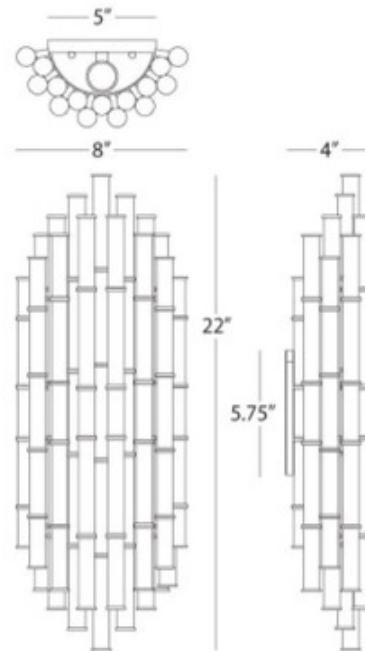

BRAND

Jonathan Adler

DESCRIPTION

The Meurice Wall Light features a Deep Patina Bronze, Polished Nickel, or Modern Brass finish. Two 40 watt max 120 volt B10 candelabra base bulbs are required, but not included. 8 inch width x 22 inch height x 4 inch depth. ADA compliant. UL listed.

Shown in: Deep Patina Bronze

SHADE COLOR	N/A
BODY FINISH	Deep Patina Bronze
WATTAGE	80W
DIMMER	Incandescent
DIMENSIONS	8"W x 22"H x 4"D
LAMP	2 x B10/Medium (E26)/40W/120V Incandescent
 ITEM NUMBER	 JAD578920