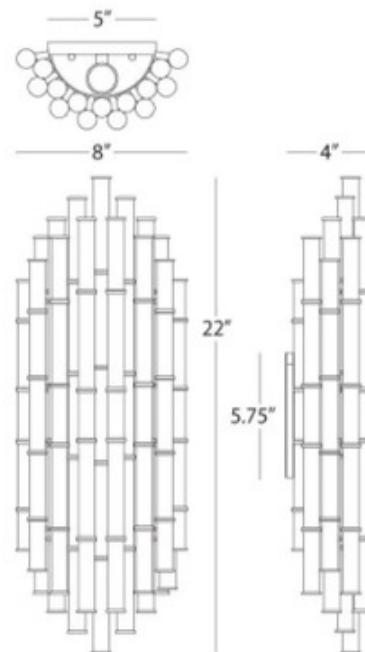

BRAND

Jonathan Adler

DESCRIPTION

Part Art Deco, part boho-chic, the Meurice Wall Light will add a sculptural presence to a hallway or power room. The sconce is composed of a cluster of metal rods with a faux bamboo texture surrounding the light bulbs.

SHADE COLOR	N/A
BODY FINISH	Deep Patina Bronze
WATTAGE	80W
DIMMER	Standard 120V
DIMENSIONS	8"W x 22"H x 4"D
BULB NOT INCLUDED	
LAMP	2 x B10/Medium (E26)/40W/120V Incandescent

SPEC #

JAD578920

COMPANY

PROJECT