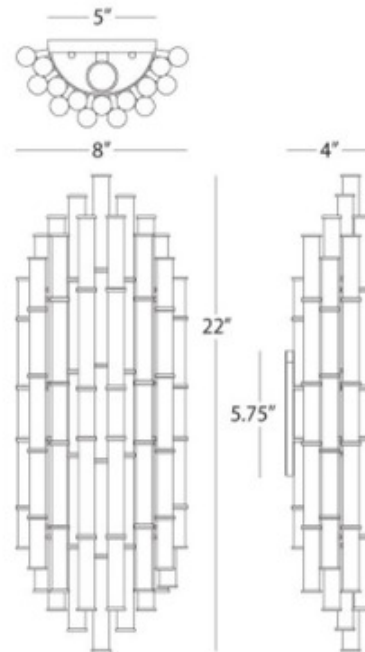

BRAND

Jonathan Adler

DESCRIPTION

Part Art Deco, part boho-chic, the Meurice Wall Light will add a sculptural presence to a hallway or power room. The sconce is composed of a cluster of metal rods with a faux bamboo texture surrounding the light bulbs.

SHADE COLOR	N/A
BODY FINISH	Deep Patina Bronze
WATTAGE	80W
DIMMER	Standard 120V
DIMENSIONS	8"W x 22"H x 4"D
BULB NOT INCLUDED	
LAMP	2 x B10/Medium (E26)/40W/120V Incandescent

SPEC #

JAD578920

COMPANY

PROJECT

FIXTURE TYPE

APPROVED BY

DATE