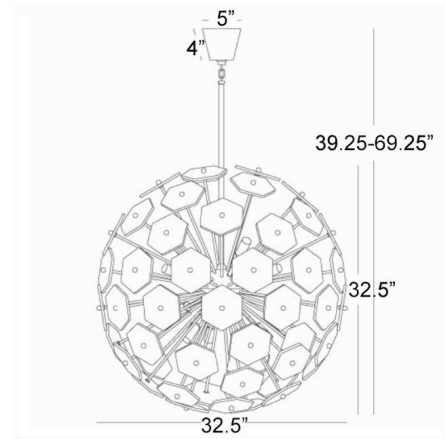

Lightology

lightology.com
866-954-4489
04-25-26

Project: _____

Company: _____

Location: _____ Fixture Type: _____

SPEC #: **JAD578962**

Approved On: _____ Approved By: _____

Vienna Globe Chandelier

By Jonathan Adler

Description

The Vienna Globe Chandelier features an Antique Brass finish with White Pulegoso glass.

Shown in modern brass / white pulegoso

Specifications

COLOR	White Pulegoso
BODY FINISH	Modern Brass
WATTAGE	720W
DIMMER	Standard 120V
DIMENSIONS	32.5"W x 32.5"H
BULB NOT INCLUDED	12 x G16.5/Candelabra (E12)/60W/120V Incandescent