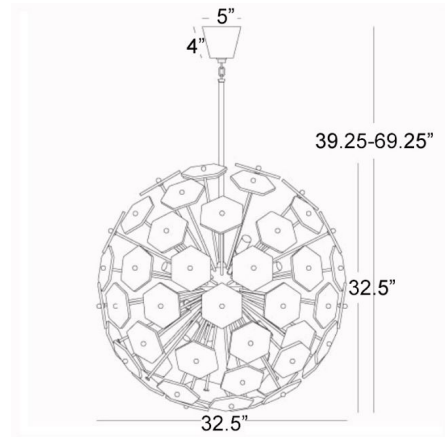

Lightology

lightology.com
866-954-4489
07-07-26

Project: _____

Company: _____

Location: _____ Fixture Type: _____

SPEC #: **JAD578962**

Approved On: _____ Approved By: _____

Vienna Globe Chandelier

By Jonathan Adler

Description

The Vienna Globe Chandelier features an Antique Brass finish with White Pulegoso glass.

Shown in modern brass / white pulegoso

Specifications

COLOR	White Pulegoso
BODY FINISH	Modern Brass
WATTAGE	720W
DIMMER	Standard 120V
DIMENSIONS	32.5"W x 32.5"H
BULB NOT INCLUDED	12 x G16.5/Candelabra (E12)/60W/120V Incandescent