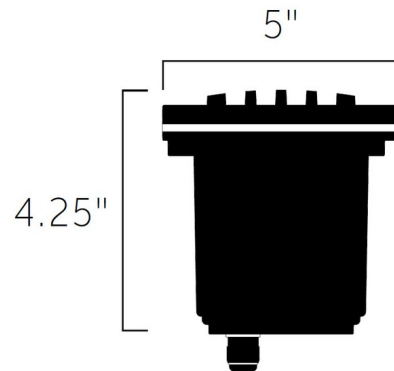

Lightology

lightology.com
866-954-4489
06-09-26

Project: _____

Company: _____

Location: _____ Fixture Type: _____

SPEC #: **KHR578966**

Approved On: _____ Approved By: _____

12V In Ground Light with Rock Guard By Kichler

Description

Centennial Brass 12V In Ground Light with Rockguard is part of Kichler's Centennial Brass series. Centennial Brass fixtures are solid brass and commercial grade durable. Designed for harsh environments. Accessories included: 48 inches 18 gauge wire and composite installation selevel. Accessories not included: Cable connectors. UL 1838 listed. Wet location rated. Required transformer sold separately.

Shown in centennial brass / frosted

Specifications

COLOR	Frosted
BODY FINISH	Centennial Brass
WATTAGE	5W
DIMMER	Standard 120V
DIMENSIONS	5"W x 5"H x 4.25"D
BULB NOT INCLUDED	1 x MR16/GU5.3 (bipin)/5W/12V LED