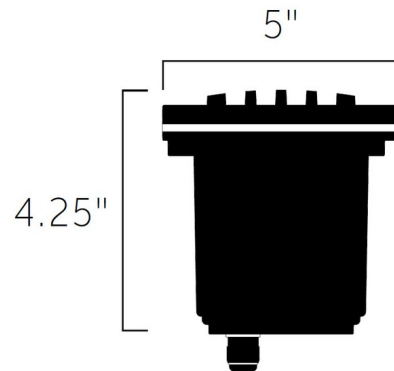

Description

Centennial Brass 12V In Ground Light with Rockguard is part of Kichler's Centennial Brass series. Centennial Brass fixtures are solid brass and commercial grade durable. Designed for harsh environments. Accessories included: 48 inches 18 gauge wire and composite installation selevel. Accessories not included: Cable connectors. UL 1838 listed. Wet location rated. Required transformer sold separately.

Shown in centennial brass / frosted

Specifications

COLOR	Frosted
BODY FINISH	Centennial Brass
WATTAGE	5W
DIMMER	Standard 120V
DIMENSIONS	5"W x 5"H x 4.25"D
BULB NOT INCLUDED	1 x MR16/GU5.3 (bipin)/5W/12V LED