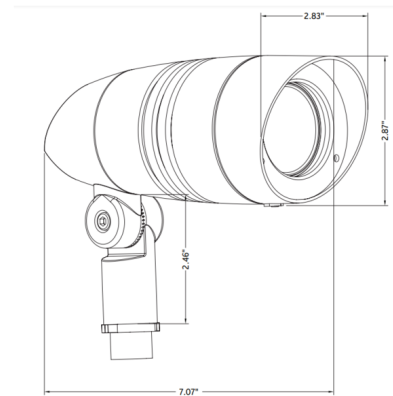

CLICK TO VIEW PRODUCT

Notes: