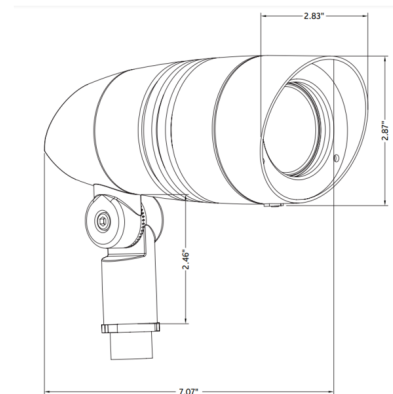

CLICK TO VIEW PRODUCT

Notes: