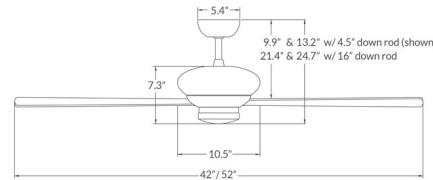

CLICK TO VIEW PRODUCT

Notes: