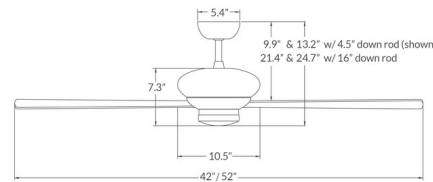

CLICK TO VIEW PRODUCT

Notes: