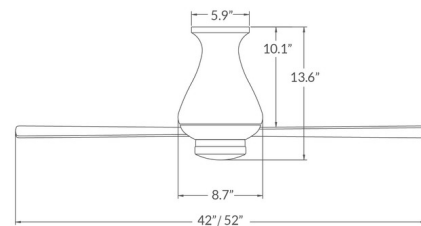

CLICK TO VIEW PRODUCT

Notes: