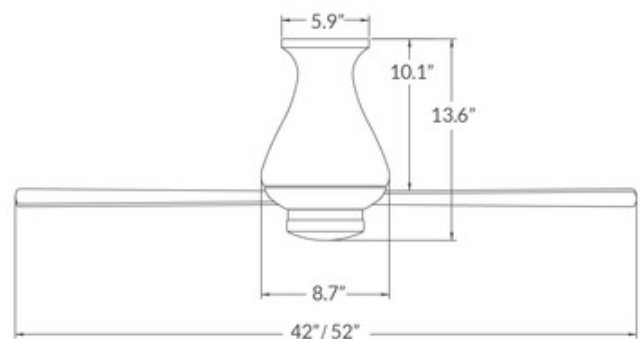

COMPANY	PROJECT	FIXTURE TYPE	APPROVED BY	DATE