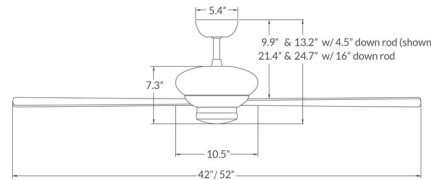

CLICK TO VIEW PRODUCT

Notes: