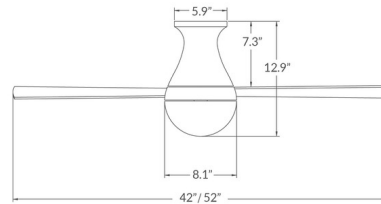

CLICK TO VIEW PRODUCT

Notes: