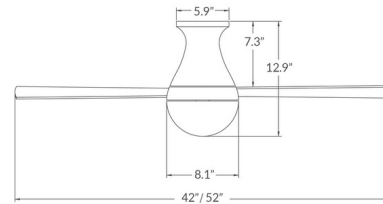

CLICK TO VIEW PRODUCT

Notes: