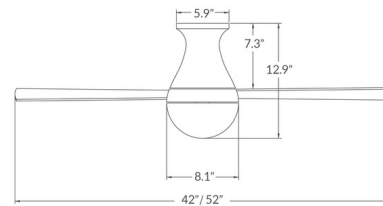

CLICK TO VIEW PRODUCT

Notes: