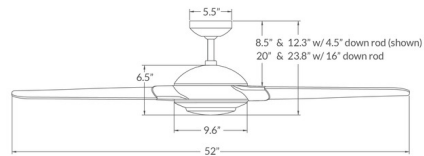

CLICK TO VIEW PRODUCT

Notes: