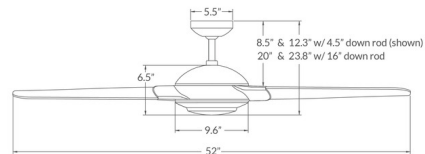

CLICK TO VIEW PRODUCT

Notes: