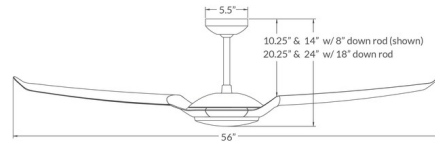

CLICK TO VIEW PRODUCT

Notes: