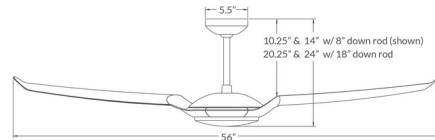

CLICK TO VIEW PRODUCT

Notes: