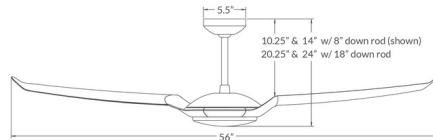

CLICK TO VIEW PRODUCT

Notes: