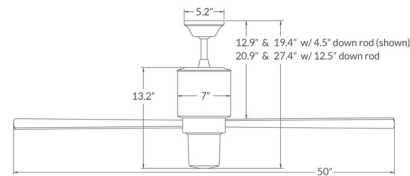

CLICK TO VIEW PRODUCT

Notes: