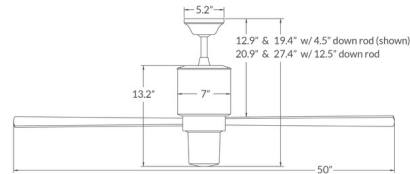

### Specifications

BLADE COLOR . . . . . White  
 BODY FINISH . . . . . Gloss White  
 WATTAGE . . . . . 17.5W  
 DIMMER . . . . . Included  
 DIMENSIONS . . . . . 50"W x 27.4"H  
 BULB INCLUDED . . . . . 1 x A19/Medium (E26)/17.5W/120V LED  
 COUNTRY OF ORIGIN . . . . . Chinese Taipei