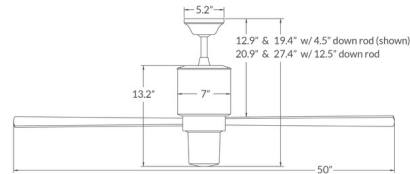

CLICK TO VIEW PRODUCT

Notes: