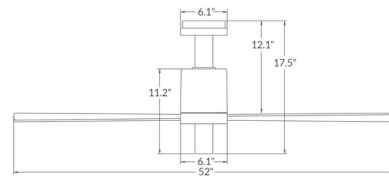

### Specifications

BLADE COLOR	Aluminum
BODY FINISH	Aluminum / Anthracite
WATTAGE	7W
DIMMER	Included
DIMENSIONS	52"W x 17.5"H
BULB INCLUDED	1x LED/GU24/7W/120V LED
COUNTRY OF ORIGIN	Chinese Taipei