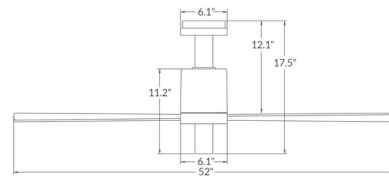

CLICK TO VIEW PRODUCT

Notes: