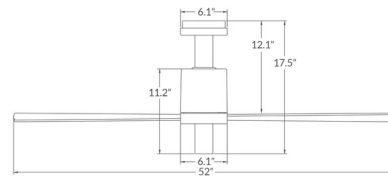

CLICK TO VIEW PRODUCT

Notes: