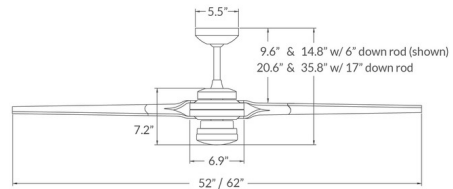

CLICK TO VIEW PRODUCT

Notes: