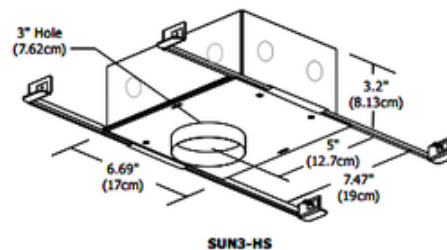

# Sun3 IC New Construction Housing

**Description:**

Sun3 New Construction IC Rated Housing includes a dimmable electronic power supply. Dims to 12 percent with Lutron Diva DVELV-300P and Lutron Skylark SELV-300P, or to 20 percent with Lutron Maestro MAELV-600, sold separately. ETL listed. Wet location listed. 5 year warranty. 7.47 inch width x 6.69 inch depth x 3.2 inch height. A complete fixture consists of a housing and trim, sold separately.

**Technical Information**

Ceiling Type: Drywall with Trim  
 Housing Type: New construction IC  
 Housing Height: 4"  
 Aperture Size: 0.000"

Product Number: <b>EDG57986</b>			
Company:		Fixture Type:	Date: Apr 27, 2018
Project:		Approved By:	