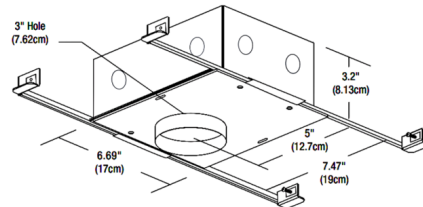

Description

The Sun3C New Construction IC Rated Housing is designed for use with the Sun3C Indoor/Outdoor LED Ceiling Light for ceiling recessed applications only. Includes a dimmable electronic power supply, dimmable to 12 percent with an ELV dimmer. Note: A complete fixture requires a housing and trim, sold separately.

Shown in satin aluminum

Specifications

REFLECTOR/BAFFLE COLOR	N/A
BODY FINISH	Satin Aluminum
WATTAGE	7.5W
DIMMER	Low Voltage Electronic
DIMENSIONS	7.47"W x 3.2"H x 6.69"D
BULB NOT INCLUDED	LED/7.5W/120V LED