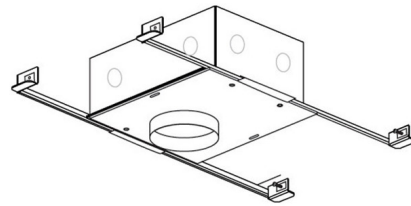

Description

The Sun3C New Construction IC Rated Housing is designed for use with the Sun3C Indoor/Outdoor LED Ceiling Light for ceiling recessed applications only. Includes a dimmable electronic power supply, dimmable to 12 percent with an ELV dimmer. Note: A complete fixture requires a housing and trim, sold separately.

Shown in satin aluminum

Specifications

REFLECTOR/BAFFLE COLOR	N/A
BODY FINISH	Satin Aluminum
WATTAGE	7.5W
DIMMER	Low Voltage Electronic
DIMENSIONS	7.47"W x 3.2"H x 6.69"D
BULB NOT INCLUDED	LED/7.5W/120V LED