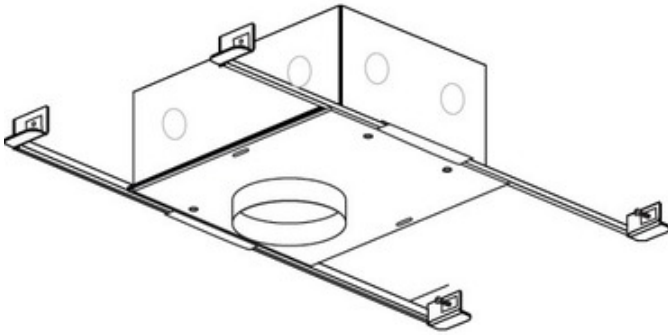

# Sun3 IC New Construction Housing

**Description:**

Sun3 New Construction IC Rated Housing includes a dimmable electronic power supply. Dims to 12 percent with Lutron Diva DVELV-300P and Lutron Skylark SELV-300P, or to 20 percent with Lutron Maestro MAELV-600, sold separately. ETL listed. Wet location listed. 5 year warranty. 7.47 inch width x 6.69 inch depth x 3.2 inch height. A complete fixture consists of a housing and trim, sold separately.

Shown in: Satin Aluminum

List Price: \$176.00  
 Our Price: \$140.80

Shade Color: N/A  
 Body Finish: Satin Aluminum  
 Lamp: 1 x LED/7W/12V LED  
 Wattage: 7W  
 Dimmer: Low Voltage Electronic  
 Dimensions: 3.2"H x 7.47"W x 6.69"D

**Technical Information**

Ceiling Type: Drywall with Trim  
 Housing Type: New construction IC  
 Housing Height: 4"  
 Aperture Size: 0.000"

Product Number: <b>EDG57986</b>			
Company:		Fixture Type:	Date: Apr 27, 2018
Project:		Approved By:	