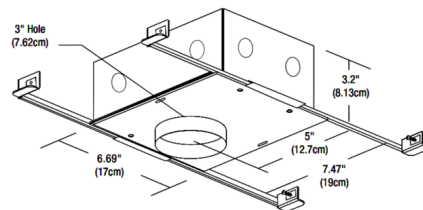

Description

The Sun3C New Construction IC Rated Housing is designed for use with the Sun3C Indoor/Outdoor LED Ceiling Light for ceiling recessed applications only. Includes a dimmable electronic power supply, dimmable to 12 percent with an ELV dimmer. Note: A complete fixture requires a housing and trim, sold separately.

Shown in satin aluminum

Specifications

REFLECTOR/BAFFLE COLOR	N/A
BODY FINISH	Satin Aluminum
WATTAGE	7.5W
DIMMER	Low Voltage Electronic
DIMENSIONS	7.47"W x 3.2"H x 6.69"D
BULB NOT INCLUDED	LED/7.5W/120V LED