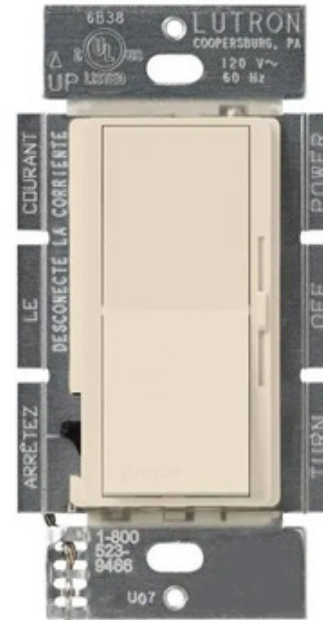

BRAND

Lutron

DESCRIPTION

Diva 3-Way Incandescent Dimmer features a large paddle switch and linear-slide dimmer that can be preset. Includes built-in soft glow nightlight which is best seen on light colored finishes. For use with 120 volt incandescent and halogen lamps only. Claro designer style wall plates sold separately.

Shown in: Gloss Almond

SHADE COLOR	N/A
BODY FINISH	Gloss Almond
WATTAGE	N/A
DIMMER	Standard 120V
DIMENSIONS	2.94"W x 4.69"H x 1.31"D
LAMP	N/A

ITEM NUMBER LUT5799

COMPANY	PROJECT	FIXTURE TYPE	APPROVED BY	DATE