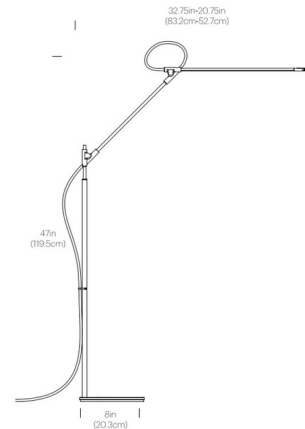

CLICK TO VIEW PRODUCT

Notes: