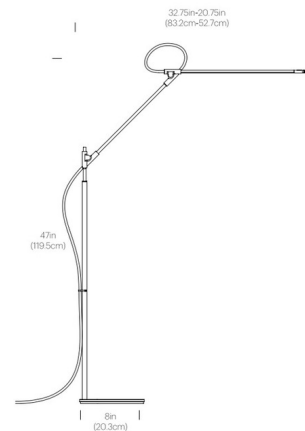

CLICK TO VIEW PRODUCT

Notes: