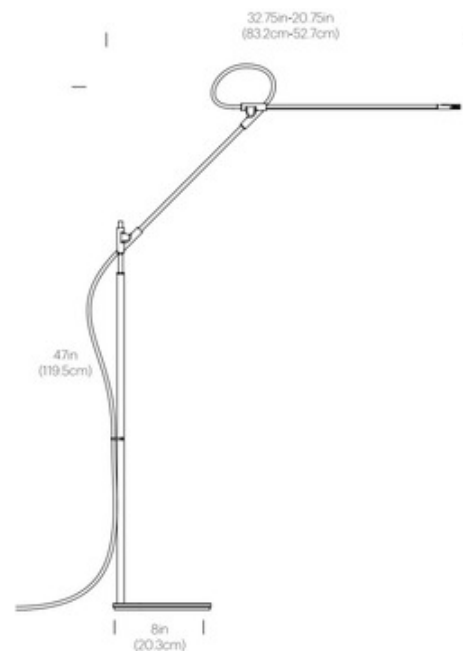

**DESIGNER**

Peter Stathis

**BRAND**

Pablo

**DESCRIPTION**

Superlight Floor Light, designed by Peter Stathis and Matthew Boyko, balances the demands of both workplace and home with a combination of minimal form and maximal function. It is a task light reduced to its essence. A gestural line in space resulting in a precise yet playful structure defying gravity with an appearance of near weightlessness. Superlight achieves fluid, sweeping movement in every direction with a full range of motion, providing light exactly where you need it. The ergonomically positioned switch allows for single-handed use with effortless. Lens rotates 90 degrees for calibrated light adjustment. Six hour energy saving auto-off timer. Available in Black or White with a Charcoal felt base pad.

*Shown in: Black*

<b>SHADE COLOR</b>	Black
<b>BODY FINISH</b>	N/A
<b>WATTAGE</b>	8.6W
<b>DIMMER</b>	Included
<b>DIMENSIONS</b>	32.75"W x 47"H
<b>INTEGRATED LED MODULE</b>	
<b>LAMP</b>	1 x LED/8.6W/120V LED

*Technical Information*

<b>LUMINOUS FLUX</b>	700 lumens
<b>LUMENS/WATT</b>	81.40
<b>LAMP COLOR</b>	3000K
<b>COLOR RENDERING</b>	85 CRI

**SPEC #** PBL579962

COMPANY

PROJECT

FIXTURE TYPE

APPROVED BY

DATE