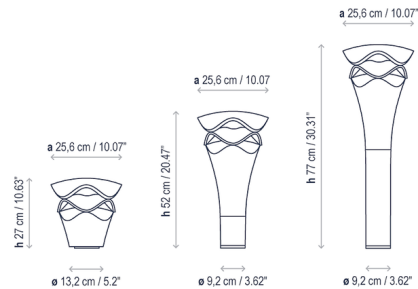

### Description

The Cornet Outdoor Bollard is made of high-density polyurethane in Stone Grey with interior elements made of stainless steel. Available in three sizes. Integrated 8 watt 120 volt LED module. Dimmable with TRIAC dimming systems. 10.07 inch width x 10.4/20.5/30.31 inch height. Two anchoring options for bollards: 1. Anchoring to decking or ground- screws and anchor accessories not included. 2. Anchoring to concrete foundation- mounting accessories not included, contact customer service to order. ETL listed. IP55 wet rated.

### Specifications

COLOR	N/A
BODY FINISH	Stone Grey
WATTAGE	8W
DIMMER	Dimmable
DIMENSIONS	10.07"W x 10.63"H
INTEGRATED LED MODULE	1 x LED/8W/120V LED
COUNTRY OF ORIGIN	Spain