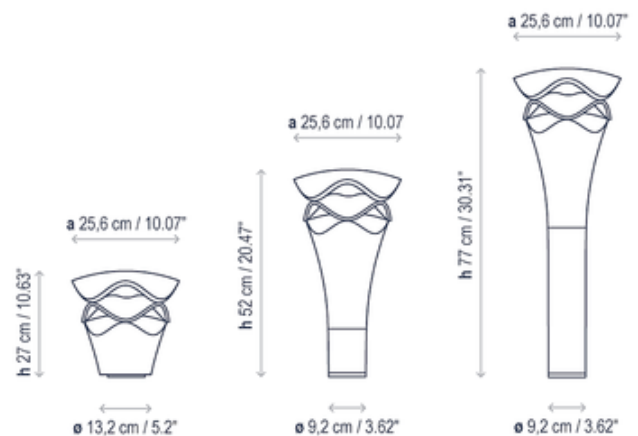

BRAND

Bover

DESCRIPTION

The Cornet Outdoor Bollard is made of high-density polyurethane in Stone Grey with interior elements made of stainless steel. Available in three sizes. Integrated 8 watt 120 volt LED module. Dimmable with TRIAC dimming systems. 10.07 inch width x 10.4/20.5/30.31 inch height. Two anchoring options for bollards: 1. Anchoring to decking or ground- screws and anchor accessories not included. 2. Anchoring to concrete foundation- mounting accessories not included, contact customer service to order. ETL listed. IP55 wet rated.

Shown in: Stone Grey

| | |
|------------------------------|---------------------|
| SHADE COLOR | N/A |
| BODY FINISH | Stone Grey |
| WATTAGE | 8W |
| DIMMER | Dimmable |
| DIMENSIONS | 10.07"W x 10.63"H |
| INTEGRATED LED MODULE | |
| LAMP | 1 x LED/8W/120V LED |

Technical Information

| | |
|------------------------|------------|
| LUMINOUS FLUX | 860 lumens |
| LUMENS/WATT | 107.50 |
| LAMP COLOR | 2700K |
| COLOR RENDERING | 90 CRI |

SPEC # BOV579980

| COMPANY | PROJECT | FIXTURE TYPE | APPROVED BY | DATE |
|---------|---------|--------------|-------------|------|
| | | | | |