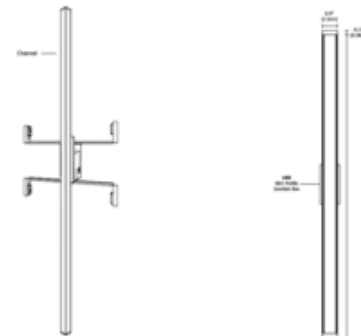

COMPANY	PROJECT	FIXTURE TYPE	APPROVED BY	DATE