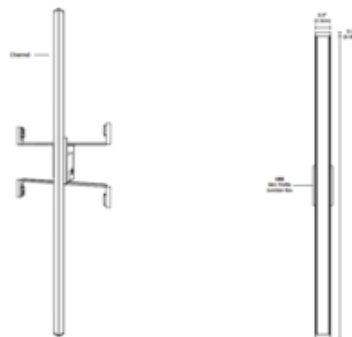

# Twiggy D1 Bath Bar w/ 1 Inch Rectangle Canopy

Shown in: Satin Nickel

**Price:** \$257.60

**Shade Color:** N/A  
**Body Finish:** Satin Nickel  
**Lamp:** 1 x LED/5W/24V LED  
**Wattage:** 5W  
**Dimmer:** Low Voltage Electronic  
**Dimensions:** 13.1"W x 0.9"H x 0.9"D

**Technical Information**

**Luminous Flux:** 355 lumens  
**Lumens/Watt:** 71.00  
**Lamp Color:** 2200 K  
**Color Rendering:** 85 CRI  
**Lamp Life:** 50000 hours

**Designer:** Gregory Kay

**Description:**

Twiggy D1 features a direct 1 inch milky white diffuser lens that provides uniform light without hotspots. At 5 watts per foot, the 24 volt DC vanity contains high CRI white LEDs for excellent color rendering. Finish available in Satin Aluminum, Satin Nickel, Satin Black, White, Antique Bronze, or Chrome. Twiggy D1 is available in various increments (3, 5, 8 and 10 inch) from 12 inches up to 96 inches. Chrome finish available up to 84 inches. Finished widths include end caps. Offered with choice of 2200K, 3500K, 4000K or 5700K color temperature, 85+ CRI, or 2700K or 3000K color temperature, 95+ CRI. 47 lumens per watt/235 lumens per foot. 50,000 hour average lamp life. Includes 120 volt input, 24VDC Universal (UNI) LED power supply which fits inside a standard square 4 inch electrical box with round plaster ring and Slim Profile Junction Box (1RE) that does not require a canopy. Dimmable with an electronic low voltage (ELV), Triac or 0-10V dimmer, sold separately. ETL listed. Title 24 compliant. Includes a 5 year warranty.