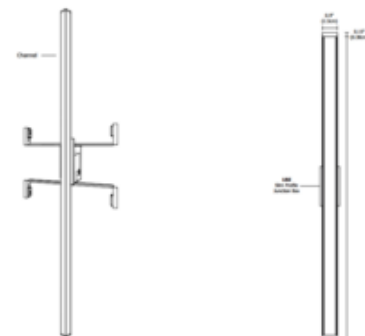

COMPANY	PROJECT	FIXTURE TYPE	APPROVED BY	DATE