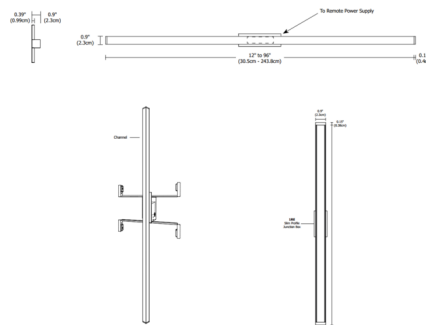

Lightology

lightology.com
866-954-4489
05-22-26

Project: _____
 Company: _____
 Location: _____ Fixture Type: _____
 SPEC #: **EDG579997**
 Approved On: _____ Approved By: _____

Twiggy D1 Bath Bar w/ 1 Inch Rectangle Canopy

By PureEdge Lighting

Description

Twiggy D1 features a direct 1 inch milky white diffuser lens that provides uniform light without hotspots. At 5 watts per foot, the 24 volt DC vanity contains high CRI white LEDs for excellent color rendering. Twiggy D1 is available in various increments (3, 5, 8 and 10 inch) from 12 inches up to 96 inches. Chrome finish available up to 84 inches. Finished widths include end caps. Offered in a variety of color temperature options. Includes 120 volt input, 24VDC Electronic Low Voltage (ELV) LED power supply which fits inside a standard square 4 inch electrical box with round plaster ring and Slim Profile Junction Box (1RE) that does not require a canopy. ETL listed. Title 24 compliant. Includes a 5 year warranty.

Specifications

COLOR	N/A
BODY FINISH	Satin Nickel
WATTAGE	5W
DIMMER	Low Voltage Electronic
DIMENSIONS	13.1"W x 0.9"H x 0.9"D
INTEGRATED LED MODULE	1 x LED/5W/24V LED

Technical Information

LAMP LIFE	50000 hours
COLOR RENDERING	95 CRI
LAMP COLOR	2700K
LUMENS/WATT	71.00
LUMINOUS FLUX	355 lumens

Shown in satin nickel

CLICK TO VIEW PRODUCT

Notes: