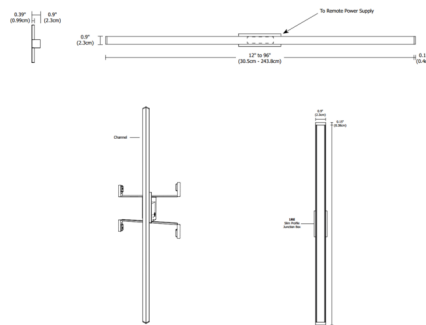

Lightology

lightology.com
866-954-4489
04-04-26

Project: _____
 Company: _____
 Location: _____ Fixture Type: _____
 SPEC #: **EDG579997**
 Approved On: _____ Approved By: _____

Twiggy D1 Bath Bar w/ 1 Inch Rectangle Canopy By PureEdge Lighting

Description

Twiggy D1 features a direct 1 inch milky white diffuser lens that provides uniform light without hotspots. At 5 watts per foot, the 24 volt DC vanity contains high CRI white LEDs for excellent color rendering. Twiggy D1 is available in various increments (3, 5, 8 and 10 inch) from 12 inches up to 96 inches. Chrome finish available up to 84 inches. Finished widths include end caps. Offered in a variety of color temperature options. Includes 120 volt input, 24VDC Electronic Low Voltage (ELV) LED power supply which fits inside a standard square 4 inch electrical box with round plaster ring and Slim Profile Junction Box (1RE) that does not require a canopy. ETL listed. Title 24 compliant. Includes a 5 year warranty.

Specifications

COLOR	N/A
BODY FINISH	Satin Nickel
WATTAGE	5W
DIMMER	Low Voltage Electronic
DIMENSIONS	13.1"W x 0.9"H x 0.9"D
INTEGRATED LED MODULE	1 x LED/5W/24V LED

Technical Information

LAMP LIFE	50000 hours
COLOR RENDERING	95 CRI
LAMP COLOR	2700K
LUMENS/WATT	71.00
LUMINOUS FLUX	355 lumens

Shown in satin nickel

CLICK TO VIEW PRODUCT

Notes: