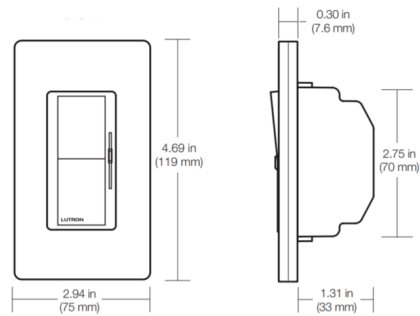

By Lutron

Description

The Diva 300W Electronic Low Voltage (ELV) Single Pole Dimmer features a large paddle switch with a linear slide dimmer. Available in gloss and satin finishes. Built in soft glow nightlight which is visible best on lighter finishes. Requires neutral wire connection. Not UL listed for LED loads. Note: Claro designer wall plates sold separately.

Shown in gloss light almond

Specifications

COLOR	N/A
BODY FINISH	Gloss Light Almond
WATTAGE	300W
DIMMER	Low Voltage Electronic
DIMENSIONS	2.94"W x 4.69"H x 1.31"D
BULB	N/A
COUNTRY OF ORIGIN	United States