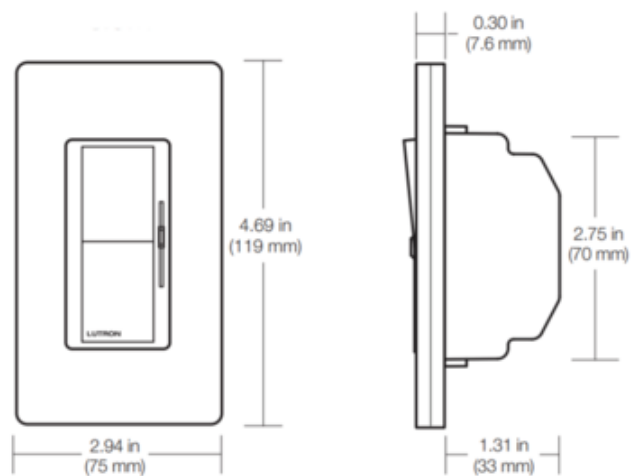

**BRAND**

Lutron

**DESCRIPTION**

The Diva 300W Electronic Low Voltage (ELV) Single Pole Dimmer features a large paddle switch with a linear slide dimmer. Available in gloss and satin finishes. Built in soft glow nightlight which is visible best on lighter finishes. Requires neutral wire connection. Note: Claro designer wall plates sold separately.

Shown in: Gloss White

<b>SHADE COLOR</b>	N/A
<b>BODY FINISH</b>	Gloss White
<b>WATTAGE</b>	300W
<b>DIMMER</b>	Low Voltage Electronic
<b>DIMENSIONS</b>	2.94"W x 4.69"H x 1.31"D
<b>LAMP</b>	N/A

**SPEC #** LUT5809