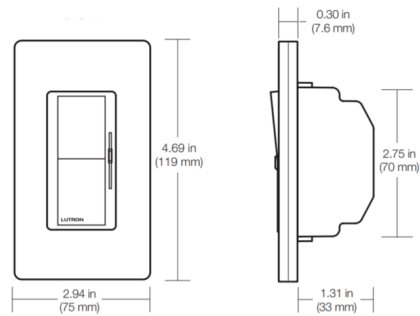

By Lutron

Description

The Diva 300W Electronic Low Voltage (ELV) Single Pole Dimmer features a large paddle switch with a linear slide dimmer. Available in gloss and satin finishes. Built in soft glow nightlight which is visible best on lighter finishes. Requires neutral wire connection. Not UL listed for LED loads. Note: Claro designer wall plates sold separately.

Shown in gloss white

Specifications

COLOR	N/A
BODY FINISH	Gloss White
WATTAGE	300W
DIMMER	Low Voltage Electronic
DIMENSIONS	2.94"W x 4.69"H x 1.31"D
BULB	N/A
COUNTRY OF ORIGIN	United States

CLICK TO VIEW PRODUCT