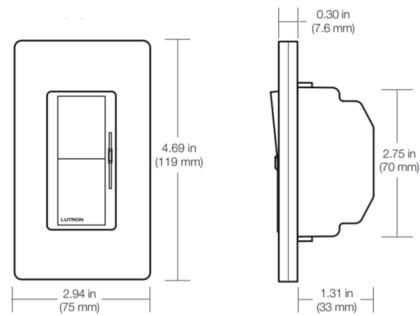

By Lutron

Description

The Diva 300W 3-Way Electronic Low Voltage (ELV) Dimmer features a large paddle switch with a linear-slide dimmer. Available in gloss and satin finishes. Built in soft glow nightlight which is visible best on lighter finishes. Requires neutral wire connection. Note: Claro designer wall plate sold separately.

Shown in gloss almond

Specifications

COLOR	N/A
BODY FINISH	Gloss Almond
WATTAGE	300W
DIMMER	Low Voltage Electronic
DIMENSIONS	2.94"W x 4.69"H x 1.31"D
BULB	N/A
COUNTRY OF ORIGIN	United States

CLICK TO VIEW PRODUCT