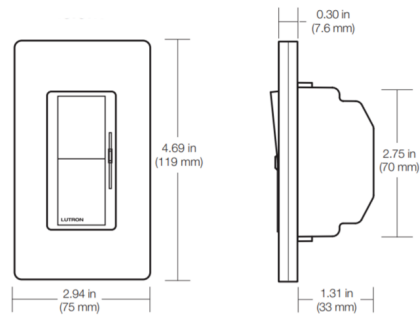

Description

The Diva 300W 3-Way Electronic Low Voltage (ELV) Dimmer features a large paddle switch with a linear-slide dimmer. Available in gloss and satin finishes. Built in soft glow nightlight which is visible best on lighter finishes. Requires neutral wire connection. Note: Claro designer wall plate sold separately.

Shown in gloss ivory

Specifications

COLOR	N/A
BODY FINISH	Gloss Ivory
WATTAGE	300W
DIMMER	Low Voltage Electronic
DIMENSIONS	2.94"W x 4.69"H x 1.31"D
BULB	N/A
COUNTRY OF ORIGIN	United States

CLICK TO VIEW PRODUCT