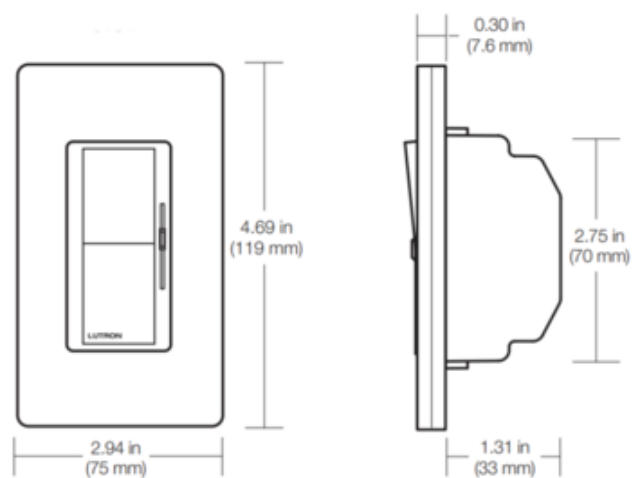

BRAND

Lutron

DESCRIPTION

The Diva 300W 3-Way Electronic Low Voltage (ELV) Dimmer features a large paddle switch with a linear-slide dimmer. Available in gloss and satin finishes. Built in soft glow nightlight which is visible best on lighter finishes. Requires neutral wire connection. Note: Claro designer wall plate sold separately.

Shown in: Gloss Light Almond

SHADE COLOR	N/A
BODY FINISH	Gloss Light Almond
WATTAGE	300W
DIMMER	Low Voltage Electronic
DIMENSIONS	2.94"W x 4.69"H x 1.31"D
LAMP	N/A

SPEC # LUT5812

COMPANY	PROJECT	FIXTURE TYPE	APPROVED BY	DATE