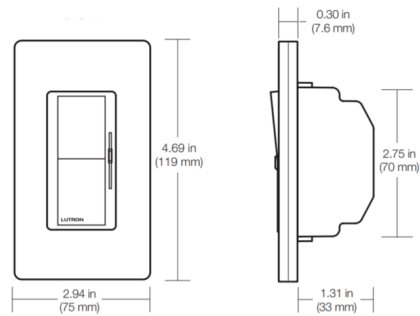

By Lutron

Description

The Diva 300W 3-Way Electronic Low Voltage (ELV) Dimmer features a large paddle switch with a linear-slide dimmer. Available in gloss and satin finishes. Built in soft glow nightlight which is visible best on lighter finishes. Requires neutral wire connection. Note: Claro designer wall plate sold separately.

Shown in gloss light almond

Specifications

COLOR	N/A
BODY FINISH	Gloss Light Almond
WATTAGE	300W
DIMMER	Low Voltage Electronic
DIMENSIONS	2.94"W x 4.69"H x 1.31"D
BULB	N/A
COUNTRY OF ORIGIN	United States