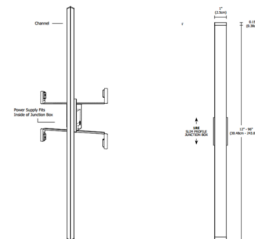

### Description

Twiggy D1 features a direct 1 inch milky white diffuser lens that provides uniform light without hotspots. At 5 watts per foot, the 24 volt DC vanity contains high CRI white LEDs for excellent color rendering. Twiggy D1 is available in various increments (3, 5, 8 and 10) from 12 inches up to 96 inches. Chrome finish available up to 84 inches. Finishes widths include end caps. Offered in a variety of color temperature options. Includes 120 volt input, 24VDC Universal (UNI) LED power supply which fits inside a standard square 4 inch electrical box with round plaster ring and 4SQ floating split canopy. Dimmable with an electronic low voltage (ELV), Triac or 0-10V dimmer, sold separately. ETL listed. Title 24 compliant. Includes a 5 year warranty.

### Specifications

COLOR	N/A
BODY FINISH	Satin Aluminum
WATTAGE	5W
DIMMER	Low Voltage Electronic
DIMENSIONS	13.1"W x 0.9"H x 0.9"D
INTEGRATED LED MODULE	1 x LED/5W/24V LED

### Technical Information

LAMP LIFE	50000 hours
COLOR RENDERING	95 CRI
LAMP COLOR	2700K
LUMENS/WATT	47.00
LUMINOUS FLUX	235 lumens

Shown in satin aluminum

CLICK TO VIEW PRODUCT

Notes: