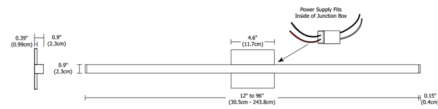

Shown in satin aluminum

CLICK TO VIEW PRODUCT

Notes: