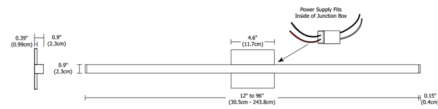

### Description

Twiggy D1 features a direct 1 inch milky white diffuser lens that provides uniform light without hotspots. At 5 watts per foot, the 24 volt DC vanity contains high CRI white LEDs for excellent color rendering. Twiggy D1 is available in various increments (3, 5, 8 and 10) from 12 inches up to 96 inches. Chrome finish available up to 84 inches. Finishes widths include end caps. Offered in a variety of color temperature options. Includes 120 volt input, 24VDC Universal (UNI) LED power supply which fits inside a standard square 4 inch electrical box with round plaster ring and 4SQ floating split canopy. Dimmable with an electronic low voltage (ELV), Triac or 0-10V dimmer, sold separately. ETL listed. Title 24 compliant. Includes a 5 year warranty.

### Specifications

COLOR	N/A
BODY FINISH	Satin Aluminum
WATTAGE	5W
DIMMER	Low Voltage Electronic
DIMENSIONS	13.1"W x 0.9"H x 0.9"D
INTEGRATED LED MODULE	1 x LED/5W/24V LED