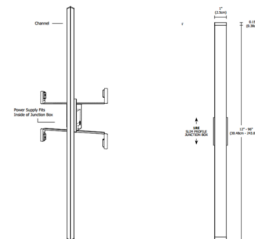

By PureEdge Lighting

Description

Twiggy D1 features a direct 1 inch milky white diffuser lens that provides uniform light without hotspots. At 5 watts per foot, the 24 volt DC vanity contains high CRI white LEDs for excellent color rendering. Twiggy D1 is available in various increments (3, 5, 8 and 10) from 12 inches up to 96 inches. Chrome finish available up to 84 inches. Finishes widths include end caps. Offered in a variety of color temperature options. Includes 120 volt input, 24VDC Universal (UNI) LED power supply which fits inside a standard square 4 inch electrical box with round plaster ring and 4SQ floating split canopy. Dimmable with an electronic low voltage (ELV), Triac or 0-10V dimmer, sold separately. ETL listed. Title 24 compliant. Includes a 5 year warranty.

Specifications

COLOR	N/A
BODY FINISH	Satin Aluminum
WATTAGE	5W
DIMMER	Low Voltage Electronic
DIMENSIONS	13.1"W x 0.9"H x 0.9"D
INTEGRATED LED MODULE	1 x LED/5W/24V LED

Technical Information

LAMP LIFE	50000 hours
COLOR RENDERING	95 CRI
LAMP COLOR	2700K
LUMENS/WATT	47.00
LUMINOUS FLUX	235 lumens

Shown in satin aluminum

CLICK TO VIEW PRODUCT

Notes: