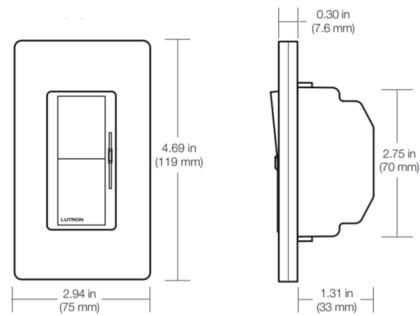

By Lutron

Description

The Diva 300W 3-Way Electronic Low Voltage (ELV) Dimmer features a large paddle switch with a linear-slide dimmer. Available in gloss and satin finishes. Built in soft glow nightlight which is visible best on lighter finishes. Requires neutral wire connection. Note: Claro designer wall plate sold separately.

Shown in gloss white

Specifications

COLOR	N/A
BODY FINISH	Gloss White
WATTAGE	300W
DIMMER	Low Voltage Electronic
DIMENSIONS	2.94"W x 4.69"H x 1.31"D
BULB	N/A
COUNTRY OF ORIGIN	United States

CLICK TO VIEW PRODUCT