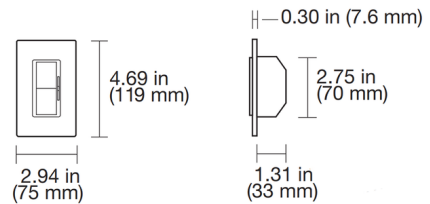

By Lutron

Description

The Diva 3-Wire LED/Fluorescent Ballast Dimmer features a large on/off paddle switch with a linear slide for dimming. for use on single pole/3-way wiring systems. 120V: 8 Amp. 277V: 6 Amp. Features a locator light. Nightlight is best visible with light color finishes. Designed for use with Lutron Hi-Lume, Hi-Lume 3D and EcoSystem ballasts and Hi-Lume A-Series LED drivers. Note: Designer wall plates sold separately.

Shown in gloss white

Specifications

COLOR	N/A
BODY FINISH	Gloss White
WATTAGE	1000W
DIMMER	N/A
DIMENSIONS	2.94"W x 4.69"H x 1.31"D
BULB	N/A
COUNTRY OF ORIGIN	United States

CLICK TO VIEW PRODUCT

Notes: