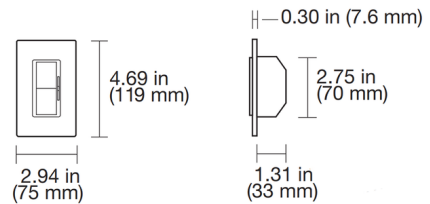

Specifications

COLOR	N/A
BODY FINISH	Gloss White
WATTAGE	1000W
DIMMER	N/A
DIMENSIONS	2.94"W x 4.69"H x 1.31"D
BULB	N/A
COUNTRY OF ORIGIN	United States

CLICK TO VIEW PRODUCT

Notes: