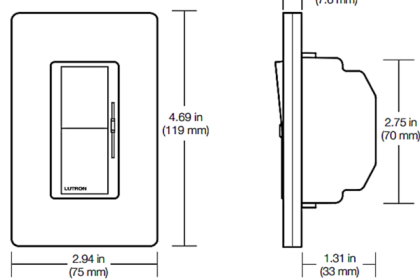

By Lutron

Description

The Diva 1.5 Amp Fan Control features a preset fan-speed control with 3 speeds. Single pole/3-way. Available in gloss and satin finishes. Paddle switch turns fan on/off. Slide up to increase speed; down to decrease speed. For 3-way and 4-way switching use Claro switches, sold separately. No derating required if ganged. Note: Designer wall plates sold separately.

Shown in gloss white

Dimensions

Note: Requires a U.S. wallbox 2½ in (64 mm) deep minimum. Overall width and height dimensions shown are with a Claro wallplate (sold separately).

Specifications

COLOR	N/A
BODY FINISH	Gloss White
WATTAGE	N/A
DIMMER	N/A
DIMENSIONS	2.94"W x 4.69"H x 1.31"D
BULB	N/A
COUNTRY OF ORIGIN	United States