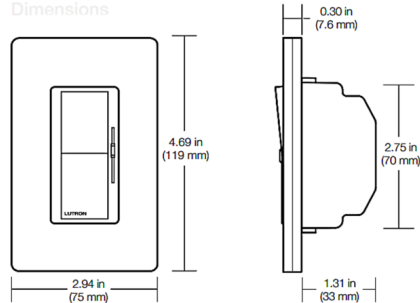

### Dimensions

**Note:** Requires a U.S. wallbox 2½ in (64 mm) deep minimum. Overall width and height dimensions shown are with a Claro wallplate (sold separately).

### Specifications

COLOR	.....	N/A
BODY FINISH	.....	Gloss White
WATTAGE	.....	N/A
DIMMER	.....	N/A
DIMENSIONS	.....	2.94"W x 4.69"H x 1.31"D
BULB	.....	N/A
COUNTRY OF ORIGIN	.....	United States

CLICK TO VIEW PRODUCT