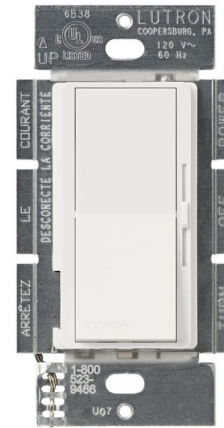

Lightology

lightology.com
866-954-4489
05-22-26

Project: _____
 Company: _____
 Location: _____ Fixture Type: _____
 SPEC #: **LUT5821**
 Approved On: _____ Approved By: _____

Diva 1000W Magnetic Low Voltage 3-Way Dimmer

By Lutron

Description

The Diva 1000W Magnetic Low Voltage (MLV) Dimmer features a large paddle switch with a linear-slide dimmer. Available in satin and gloss finishes. Designed for use in 3-way applications with Claro switches, sold separately. 800 watt maximum lamp load based on assumed 20% transformer loss. Features a built-in soft glow nightlight. The nightlight is best visible on the lighter color finishes. Note: Claro designer wall plates sold separately.

Shown in gloss white

Specifications

COLOR	N/A
BODY FINISH	Gloss White
WATTAGE	800W
DIMMER	Low Voltage Magnetic
DIMENSIONS	2.94"W x 4.69"H x 1.31"D
BULB	N/A
COUNTRY OF ORIGIN	United States

CLICK TO VIEW PRODUCT