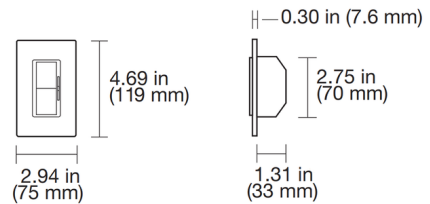

By Lutron

Description

The Diva 1000W Magnetic Low Voltage (MLV) Dimmer features a large paddle switch with a linear-slide dimmer. Available in satin and gloss finishes. Designed for use in 3-way applications with Claro switches, sold separately. 800 watt maximum lamp load based on assumed 20% transformer loss. Features a built-in soft glow nightlight. The nightlight is best visible on the lighter color finishes. Note: Claro designer wall plates sold separately.

Shown in gloss white

Specifications

COLOR	N/A
BODY FINISH	Gloss White
WATTAGE	800W
DIMMER	Low Voltage Magnetic
DIMENSIONS	2.94"W x 4.69"H x 1.31"D
BULB	N/A
COUNTRY OF ORIGIN	United States

CLICK TO VIEW PRODUCT