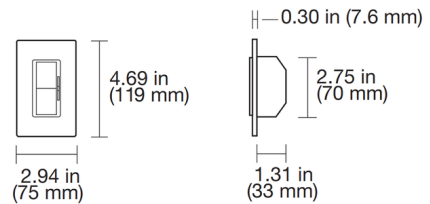

### Specifications

COLOR	N/A
BODY FINISH	Gloss White
WATTAGE	800W
DIMMER	Low Voltage Magnetic
DIMENSIONS	2.94"W x 4.69"H x 1.31"D
BULB	N/A
COUNTRY OF ORIGIN	United States

CLICK TO VIEW PRODUCT

Notes: