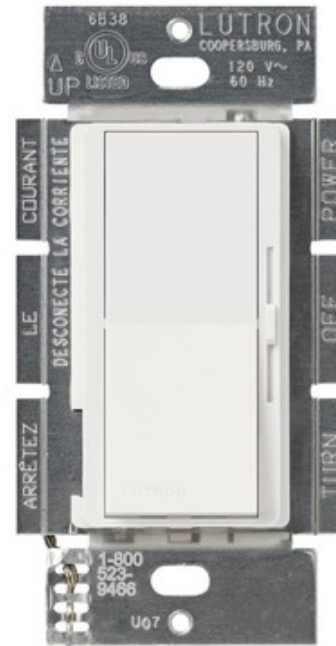

BRAND

Lutron

DESCRIPTION

The Diva 1000W Magnetic Low Voltage (MLV) Dimmer features a large paddle switch with a linear-slide dimmer. Available in satin and gloss finishes. Designed for use in 3-way applications with Claro switches, sold separately. 800 watt maximum lamp load based on assumed 20% transformer loss. Features a built-in soft glow nightlight. The nightlight is best visible on the lighter color finishes. Note: Claro designer wall plates sold separately.

Shown in: Gloss White

SHADE COLOR	N/A
BODY FINISH	Gloss White
WATTAGE	800W
DIMMER	Low Voltage Magnetic
DIMENSIONS	2.94"W x 4.69"H x 1.31"D
LAMP	N/A

SPEC # LUT5821

COMPANY	PROJECT	FIXTURE TYPE	APPROVED BY	DATE