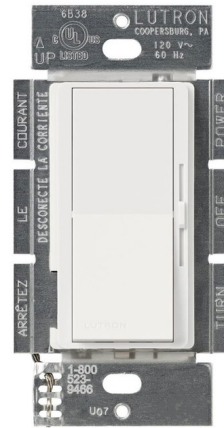

## Diva 1000W Magnetic Low Voltage 3-Way Dimmer

By Lutron

### Description

The Diva 1000W Magnetic Low Voltage (MLV) Dimmer features a large paddle switch with a linear-slide dimmer. Available in satin and gloss finishes. Designed for use in 3-way applications with Claro switches, sold separately. 800 watt maximum lamp load based on assumed 20% transformer loss. Features a built-in soft glow nightlight. The nightlight is best visible on the lighter color finishes. Note: Claro designer wall plates sold separately.

Shown in gloss white

### Specifications

COLOR	N/A
BODY FINISH	Gloss White
WATTAGE	800W
DIMMER	Low Voltage Magnetic
DIMENSIONS	2.94"W x 4.69"H x 1.31"D
BULB	N/A
COUNTRY OF ORIGIN	United States

CLICK TO VIEW PRODUCT

Notes: