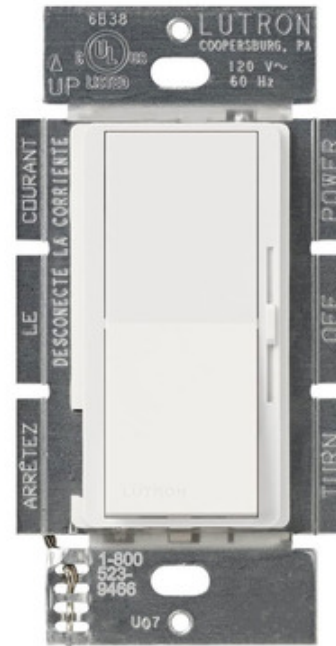

**BRAND**

Lutron

**DESCRIPTION**

The Diva 1000W Magnetic Low Voltage (MLV) Dimmer features a large paddle switch with a linear-slide dimmer. Available in satin and gloss finishes. Designed for use in 3-way applications with Claro switches, sold separately. 800 watt maximum lamp load based on assumed 20% transformer loss. Features a built-in soft glow nightlight. The nightlight is best visible on the lighter color finishes. Note: Claro designer wall plates sold separately.

*Shown in: Gloss White*

<b>SHADE COLOR</b>	N/A
<b>BODY FINISH</b>	Gloss White
<b>WATTAGE</b>	800W
<b>DIMMER</b>	Low Voltage Magnetic
<b>DIMENSIONS</b>	2.94"W x 4.69"H x 1.31"D
<b>LAMP</b>	N/A

**SPEC #** LUT5821