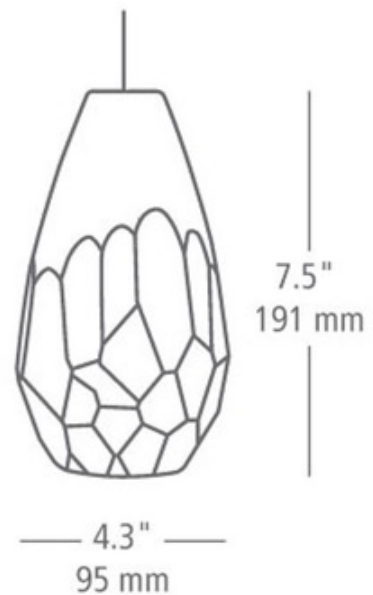

BRAND

Visual Comfort Modern

DESCRIPTION

Briolette Monopoint pendant features a hand-etched transparent teardrop shaped glass. Includes 6 feet of field-cuttable suspension cable and a 4 inch round flush canopy.

Shown in: Satin Nickel / Frosted

SHADE COLOR	Frosted
BODY FINISH	Satin Nickel
WATTAGE	50W
DIMMER	Low Voltage Electronic
DIMENSIONS	4.3"W x 7.5"H
BULB NOT INCLUDED	
LAMP	1 x JC/GY6.35 (bipin)/50W/12V Krypton Xenon

Technical Information

PRODUCT DIMENSIONS	Maximum Overall Length: 79.5"
---------------------------	-------------------------------

SPEC #

TLG58250

COMPANY

PROJECT

FIXTURE TYPE

APPROVED BY