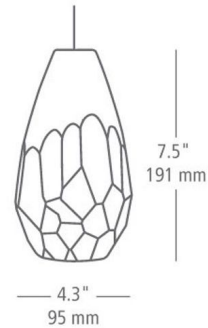

Description

Briolette Monopoint pendant features a hand-etched transparent teardrop shaped glass. Includes 6 feet of field-cutttable suspension cable and a 4 inch round flush canopy.

Shown in satin nickel / frosted

Specifications

COLOR	Frosted
BODY FINISH	Satin Nickel
WATTAGE	50W
DIMMER	Low Voltage Electronic
DIMENSIONS	4.3"W x 7.5"H
BULB NOT INCLUDED	1 x JC/GY6.35 (bipin)/50W/12V Krypton Xenon
COUNTRY OF ORIGIN	China

Technical Information

PRODUCT DIMENSIONS	Maximum Overall Length: 79.5"
--------------------	-------------------------------

CLICK TO VIEW PRODUCT

Notes: