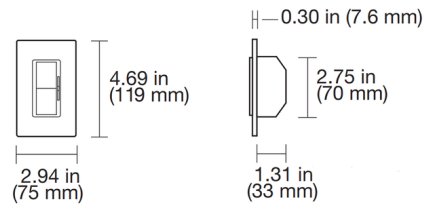

By Lutron

Description

The Diva 1000W Magnetic Low Voltage (MLV) Dimmer features a large paddle switch with a linear-slide dimmer. Available in satin and gloss finishes. 800 watt maximum lamp load based on assumed 20% transformer loss. For 3-way and 4-way switching, use with Claro switches sold separately. Features a built-in soft glow nightlight. The nightlight is best visible on the lighter color finishes. Note: Claro designer wall plates sold separately.

Shown in gloss white

Specifications

COLOR	N/A
BODY FINISH	Gloss White
WATTAGE	800W
DIMMER	Low Voltage Magnetic
DIMENSIONS	2.94"W x 4.69"H x 1.31"D
BULB	N/A
COUNTRY OF ORIGIN	United States

CLICK TO VIEW PRODUCT