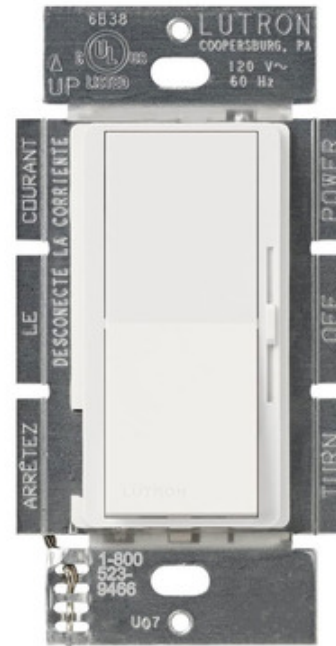

BRAND

Lutron

DESCRIPTION

The Diva 1000W Magnetic Low Voltage (MLV) Dimmer features a large paddle switch with a linear-slide dimmer. Available in satin and gloss finishes. 800 watt maximum lamp load based on assumed 20% transformer loss. For 3-way and 4-way switching, use with Claro switches sold separately. Features a built-in soft glow nightlight. The nightlight is best visible on the lighter color finishes. Note: Claro designer wall plates sold separately.

Shown in: Gloss White

SHADE COLOR	N/A
BODY FINISH	Gloss White
WATTAGE	800W
DIMMER	Low Voltage Magnetic
DIMENSIONS	2.94"W x 4.69"H x 1.31"D
LAMP	N/A

SPEC # LUT5826

COMPANY	PROJECT	FIXTURE TYPE	APPROVED BY	DATE