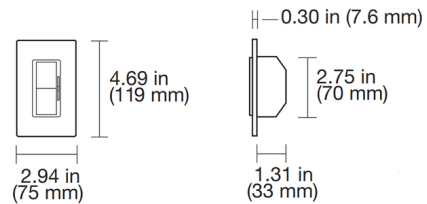

By Lutron

Description

The Diva 1000W Magnetic Low Voltage (MLV) Dimmer features a large paddle switch with a linear-slide dimmer. Available in satin and gloss finishes. 800 watt maximum lamp load based on assumed 20% transformer loss. For 3-way and 4-way switching, use with Claro switches sold separately. Features a built-in soft glow nightlight. The nightlight is best visible on the lighter color finishes. Note: Claro designer wall plates sold separately.

Shown in gloss white

Specifications

COLOR	N/A
BODY FINISH	Gloss White
WATTAGE	800W
DIMMER	Low Voltage Magnetic
DIMENSIONS	2.94"W x 4.69"H x 1.31"D
BULB	N/A
COUNTRY OF ORIGIN	United States

CLICK TO VIEW PRODUCT