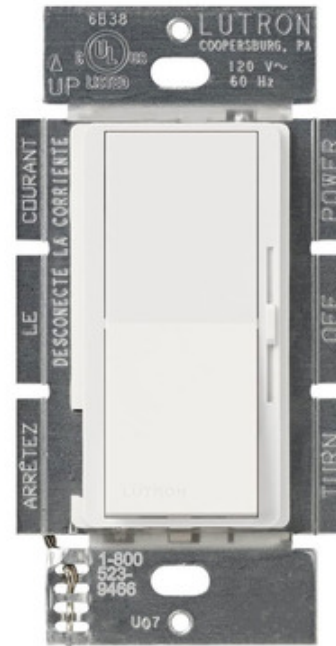

BRAND

Lutron

DESCRIPTION

The Diva 1000W Magnetic Low Voltage (MLV) Dimmer features a large paddle switch with a linear-slide dimmer. Available in satin and gloss finishes. 800 watt maximum lamp load based on assumed 20% transformer loss. For 3-way and 4-way switching, use with Claro switches sold separately. Features a built-in soft glow nightlight. The nightlight is best visible on the lighter color finishes. Note: Claro designer wall plates sold separately.

Shown in: Gloss White

SHADE COLOR	N/A
BODY FINISH	Gloss White
WATTAGE	N/A
DIMMER	Low Voltage Magnetic
DIMENSIONS	2.94"W x 4.69"H x 1.31"D
LAMP	N/A

ITEM NUMBER LUT5826

COMPANY	PROJECT	FIXTURE TYPE	APPROVED BY	DATE