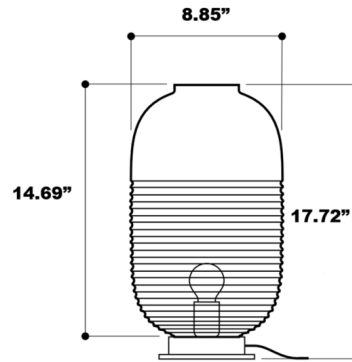

CLICK TO VIEW PRODUCT

Notes: