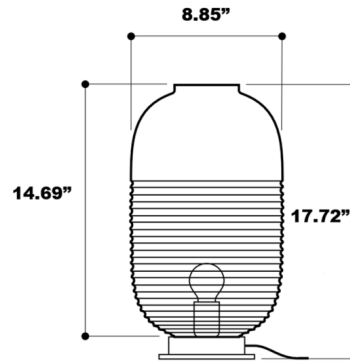

CLICK TO VIEW PRODUCT

Notes: